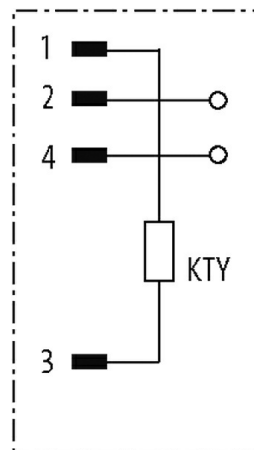

**CUBE67 ACCESSORIES**

Cold junction compensation plug M12 0°

M12  
Male straight  
4-pole  
Field-wireable  
with integrated compensation

**Illustration**

Product may differ from Image

**Approvals****General data**

Dimensions H×W×D 60×20×20 mm

**Commercial data**

country of origin	DE
customs tariff number	85369010
EAN	4048879047920
eClass	27242692
Packaging unit	1

**Sketch**

*stay connected*

Male

Product may differ from Image